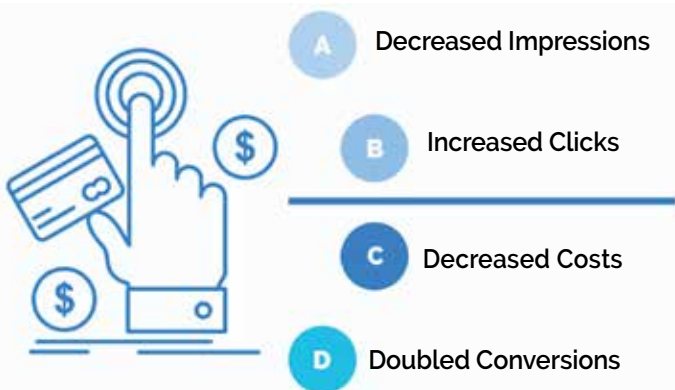

## If You're Not Investing In Adwords You Are Giving Those Clicks & Jobs To Your Competitors

- Bring targeted, ready to buy visitors to your website where YOU are in control of your marketing.
- We optimize your PPC performance and adjust until you reach buyers who are searching for your help now.

*One-Location body shop's Adwords performance under AWT start to year end.*

Month/Year	Impressions	Clicks	CPC	Total Conv	Cost/Conv
April 2020	7,812	316	\$ 9.14	101	\$ 28.59
May 2020	9,492	447	\$ 7.10	165	\$ 19.25
June 2020	11,179	524	\$ 7.17	163	\$ 23.04
July 2020	9,565	491	\$ 5.98	142	\$ 20.67
August 2020	8,587	507	\$ 5.43	191	\$ 14.40
September 2020	7,107	394	\$ 6.83	141	\$ 19.08
October 2020	6,767	430	\$ 6.57	182	\$ 15.53
November 2020	6,346	377	\$ 7.39	153	\$ 18.22
December 2020	5,572	383	\$ 7.64	202	\$ 14.48